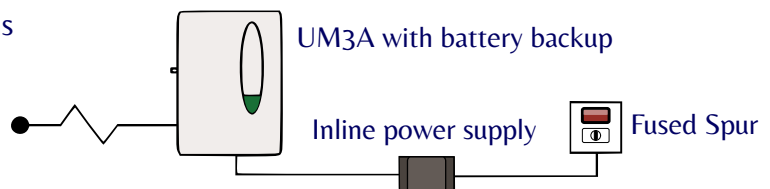

Doorbell

OR

Interconnected smoke alarms

Operating Range